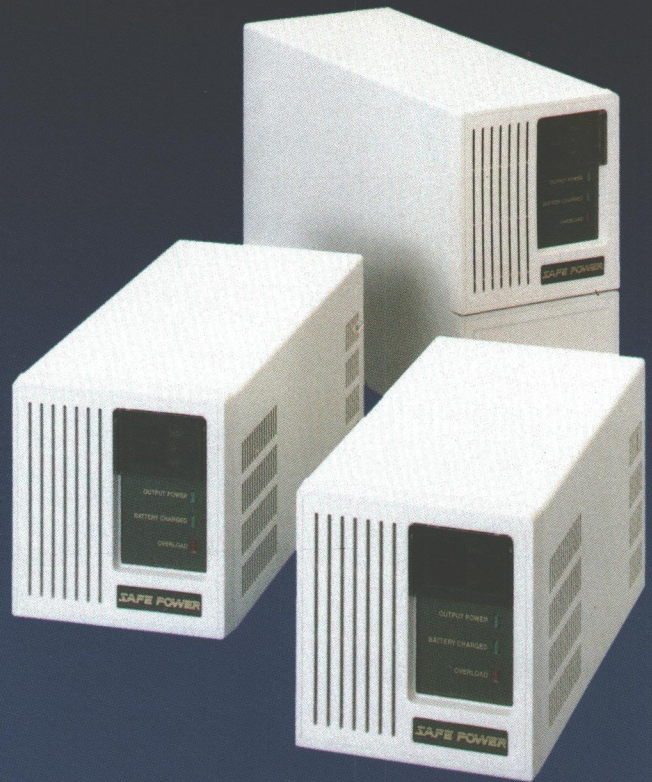

SAFE POWER™

**EXPECTS
THE
UNEXPECTED**

Guard against unexpected power interruptions which impact your equipment, data and productivity with Uninterruptible Power Systems from SAFE POWER. Our units provide immediate and reliable backup in case of a fluctuation or outage.

Three Levels of Protection

Three new SAFE POWER models - 650, 800 and 1200 - watt, feature true sinewave output, transient protection, system status indicators, audible alarms and up to 12 minutes run time. In addition, each model features a versatile communication interface that provides a variety of monitoring and control signals.

The 650, 800 and 1200 are designed to the power levels necessary to support typical 386 systems, larger micros, file servers, LANS and multi-user applications.

Play it SAFE

Protect your personal computer, workstation or network file server against surges, spikes and other power disturbances. SAFE POWER's battery-powered systems are imperative for today's high-tech, automated office environments .

For micro-computers as well as Local Area Networks, it's SAFE POWER. Always ready. Always dependable. SAFE POWER expects the unexpected.

For more information, call Toll Free 1-800-325-5848.

**Acme Electric
Corporation**

5416 Amelia Earhart Drive
Salt Lake City, Utah 84116
(801) 539-0227
FAX (801) 539-0237